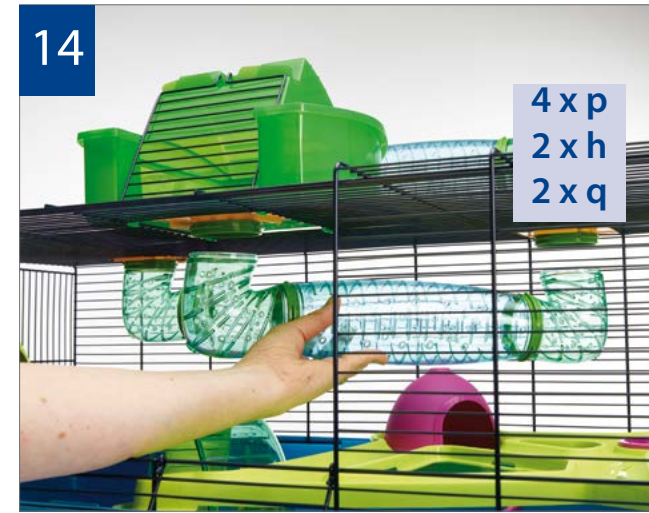

10A

10B

14

15

11

12A

16

17

12B

13

		ATTENTION To avoid leakage, always fill bottle 100%.
		Rinse spout with hot water before first use.

For US customers

Thank you for purchasing our Heaven Metro Cage.
This deluxe cage was designed and made in Belgium
and sold through Lixit Corporation in Napa, CA
If you have any questions or need help please contact us at:
E-mail: customerservice@lixit.com
Call: 800-358-8254 Option 1 Office hours: Monday -Friday 9-4 pst

Hamster Heaven Metro

de luxe hamster home

assembly instructions for the Hamster Heaven Metro
richtlijnen voor de montage van de Hamster Heaven Metro
instructions pour le montage de la Hamster Heaven Metro
Aufbau-Anleitung des Hamster Heaven Metro
instrucciones de montaje de la Hamster Heaven Metro
инструкция по сборке Hamster Heaven Metro

www.savic.be

Ringlaan 10 • B-8501 Heule • Belgium
Tel. +32 56 35 33 45 • Fax +32 56 35 77 30
info@savic.be
Doc.nr.: 931204

SAVIC®
pets' favourite